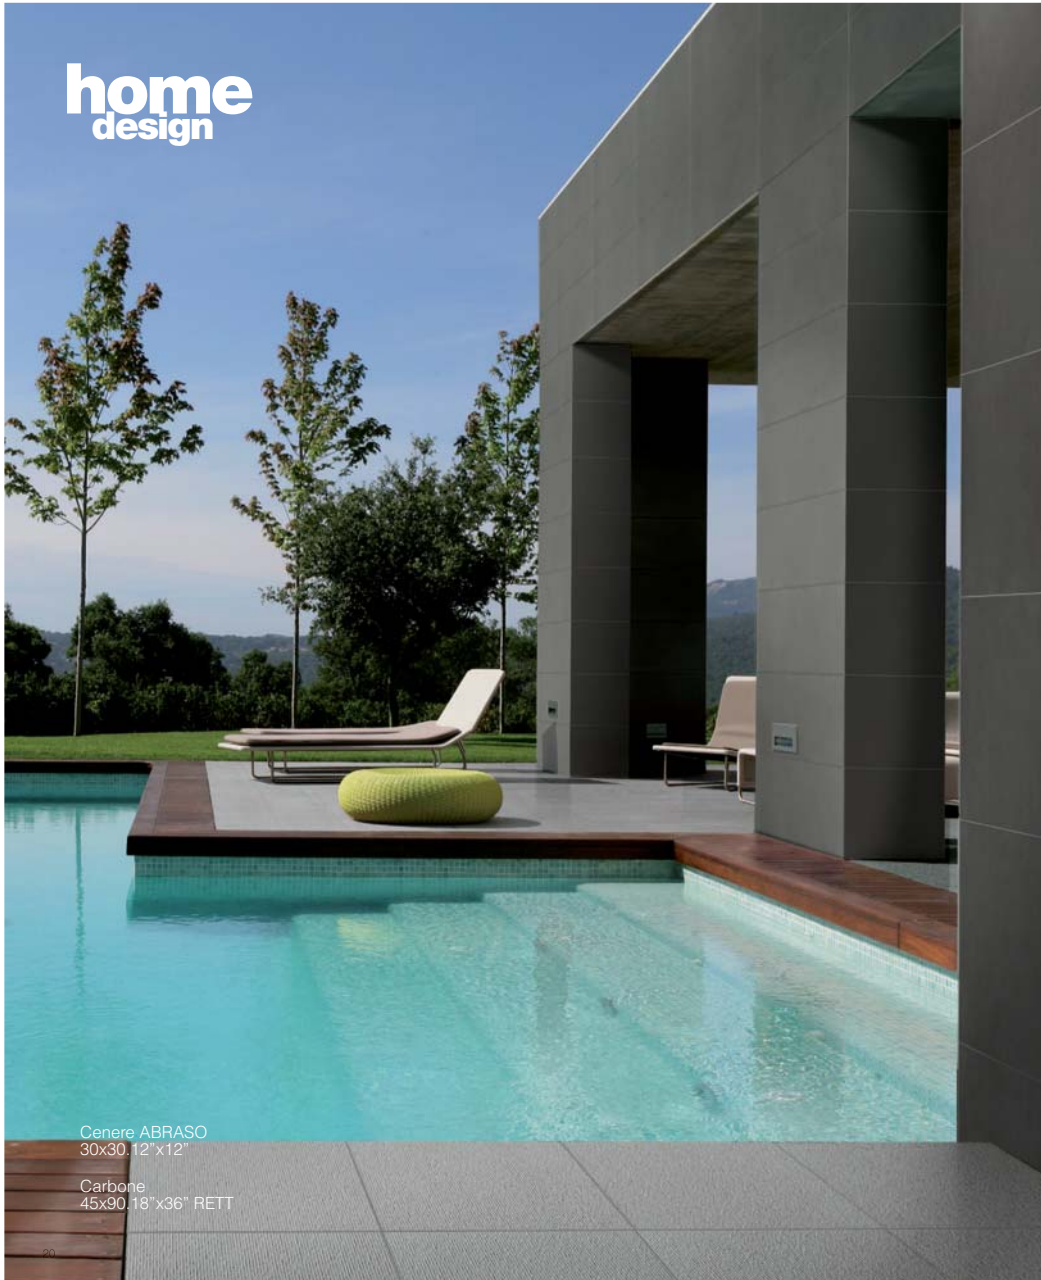

home
design

Cenere ABRASO
30x30.12"x12"

Carbone
45x90.18"x36" RETT