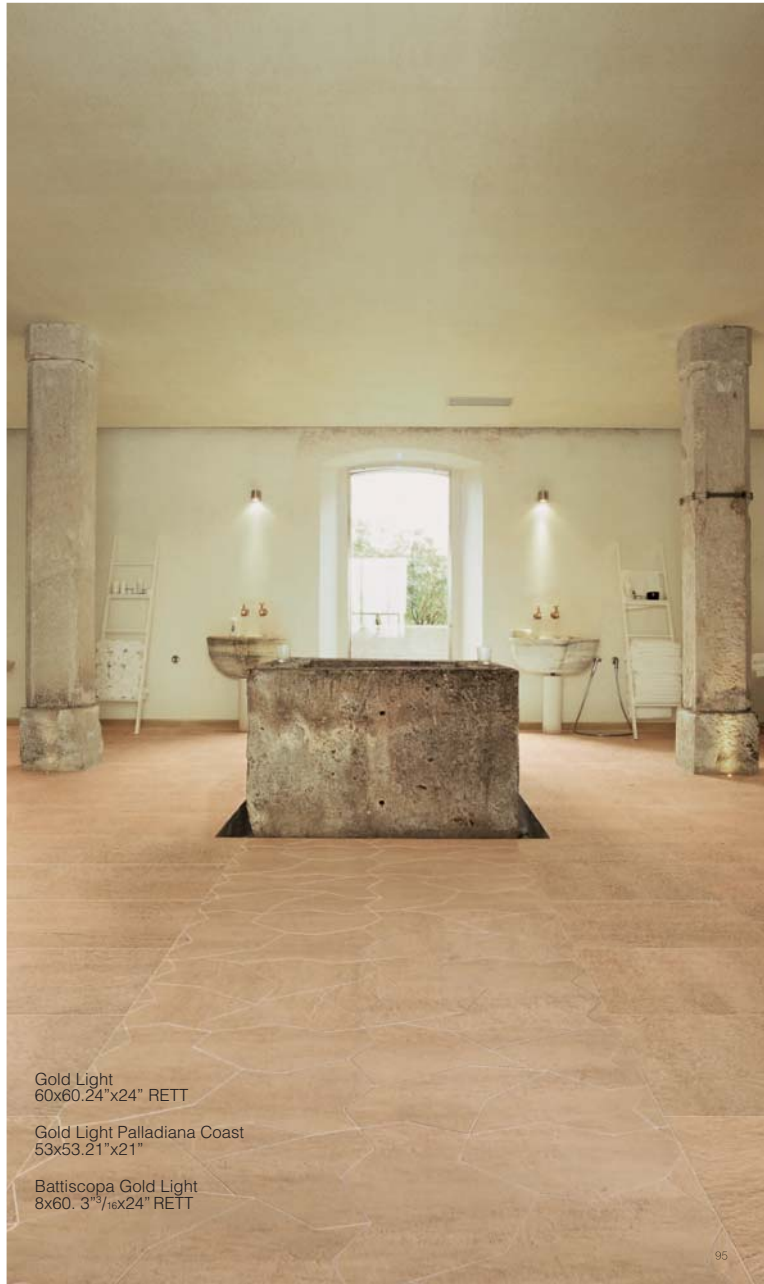

correnti

Gold Light
30x60.12"x24" RETT
60x60.24"x24" RETT

Mosaico Correnti Gold Light
30,4x30,4 (6x6.2^{3/16}x2^{3/16})

Battiscopa Gold Light
8x60.3^{3/16}x24" RETT

Gold Light
60x60.24"x24" RETT

Gold Light Palladiana Coast
53x53.21"x21"