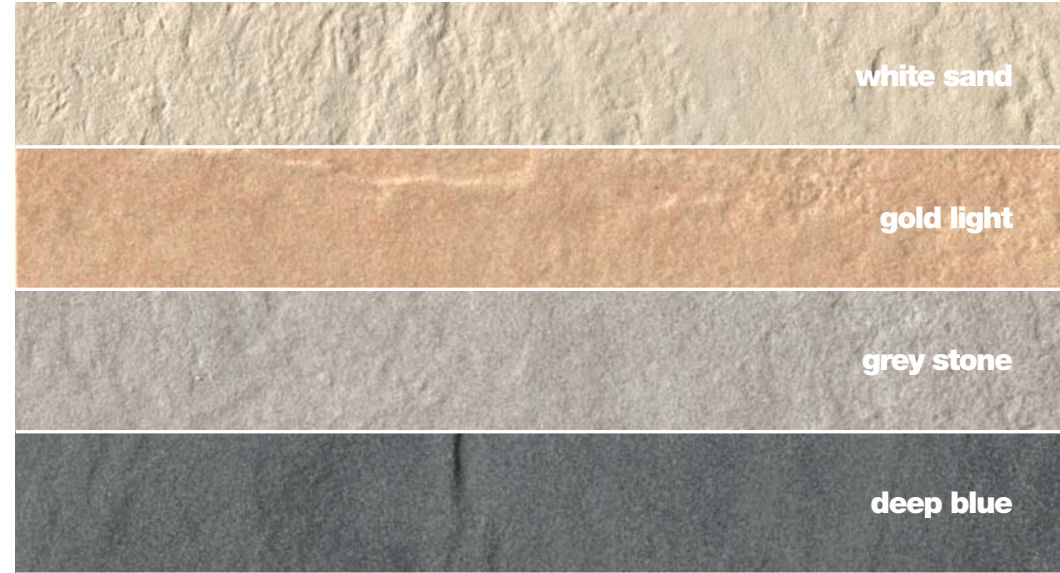

white sand

gold light

grey stone

deep blue

Decori .Decors .Décors .Dekore .Декоры

listello individual warm
3x60.1^{13/16}"/x24"

angolo individual warm
3x4,2.1^{13/16}"/x1^{11/16}"

listello brass
1x100.^{5/8}"/x40"

listello individual cold
3x60.1^{13/16}"/x24"

listello reflex
1,5x100.^{5/8}"/x40"

Pezzi Speciali .Trims .Pièces Spéciales .Formstücke .Специальные Изделия

Battiscopa
8,4x60,8.3^{1/8}"/x24" NAT

Battiscopa
8x60.3^{13/16}"/x24" RETT

Elemento "L"
15x30x5,6"x12"x2"

Disponibili in tutti i colori. Available in all colors. Disponibles dans toutes les couleurs.
In allen Farben lieferbar. Возможны любые цвета