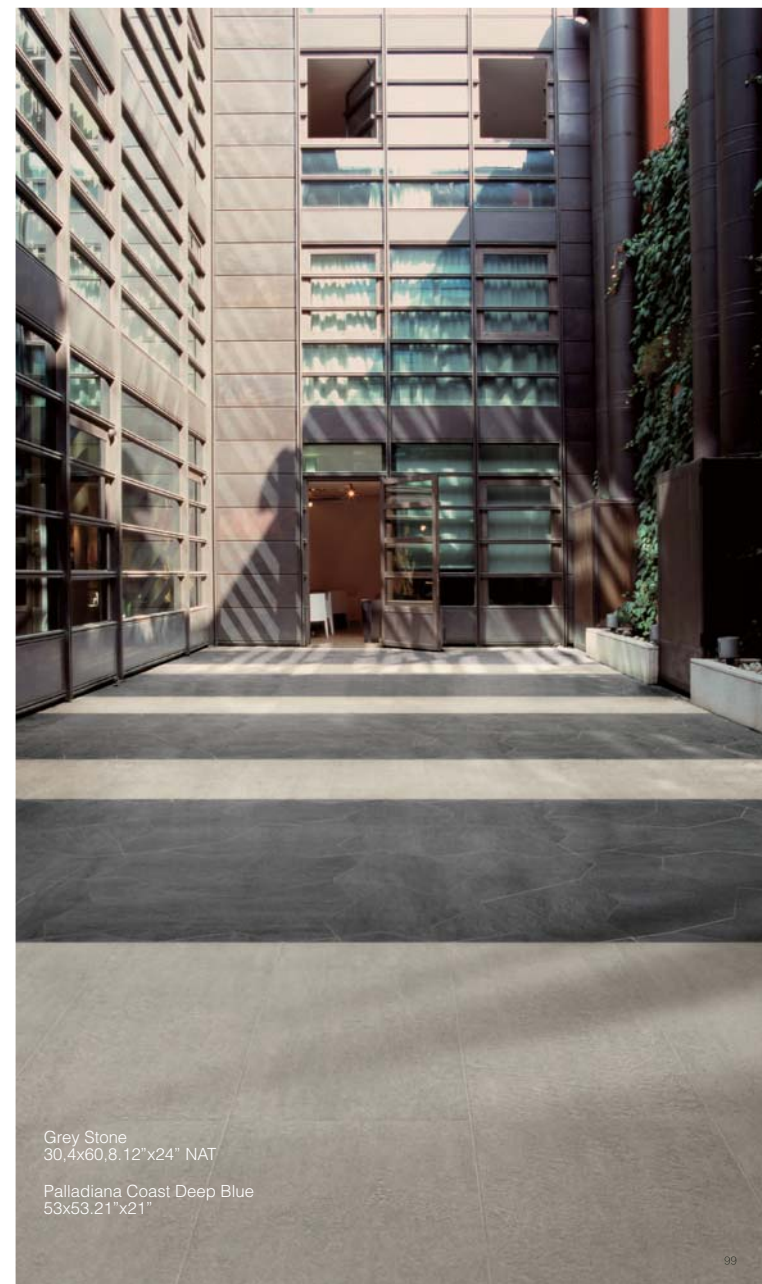

Grey Stone
30,4x60,8.12"x24" NAT

Palladiana Coast Deep Blue
53x53,21"x21"